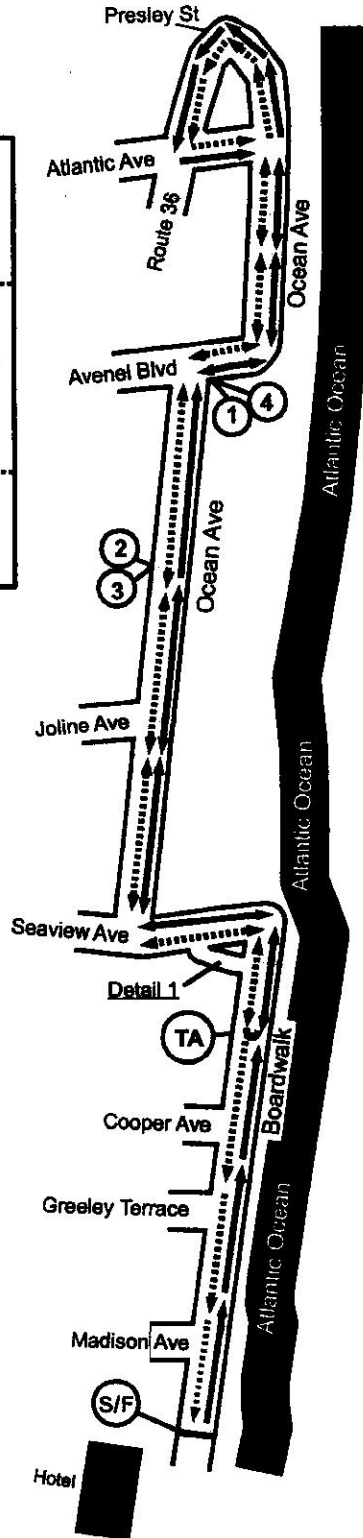

## Beauty and the Beach 5 Mile Run

Long Branch, New Jersey

Course Map (Not to Scale)

USATF Cert #: *NJ19019LMB*

Effective Dates: *June 4, 2019 to Dec. 31, 2019*

Measured By:  
Jack Werbler on June 3, 2019  
jwerb@optonline.net  
908-892-6686

### Mile Markers:

**Start** Facing north, center of Lamp Post (L.P.) #220LB, 95' 5" south of L.P. #219;

**Mile 1** At the southeast corner of the intersection of Avenel Boulevard and North Ocean Ave across from Charley's Ocean Grill, at the west edge of the double storm sewer grate, 11' west of the parking meter pay station on Avenel Boulevard;

**Mile 2** Heading south on Ocean Ave, even with the white line dividing parking spots #1155 and #1156, across from Strollo's Italian Ices, 178' south of Pole #VZ2551LB;

**Mile 3** Same as Mile 2 except heading north on Ocean Ave;

**Turnaround** On the Promenade north of Cooper Ave, 46' 6" south of L.P. #207LB, 58' 2" north of L.P. #208LB;

**Mile 4** Same as mile 1;

**Finish** Same as start.

**Notes** The course consists of two out and back loops and one turnaround. Use of Ocean Avenue between Seaview Avenue and Avenel Boulevard will be limited to the northbound lane. Race organizers to cone and marshal Seaview Ave as per "Detail 1" to prevent runners from cutting the course.