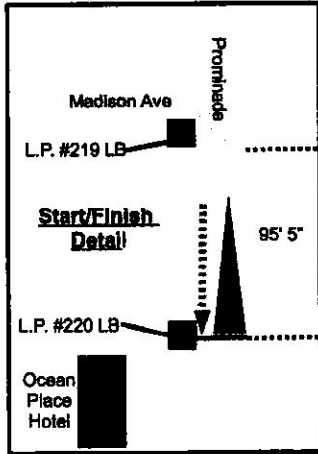

## Beauty and the Beach 5 Mile Run

Long Branch, New Jersey

Course Map (Not to Scale)

USATF Cert #: *NJ19019LMB*

Effective Dates: *June 4, 2019 to Dec. 31, 2019*

Measured By:  
Jack Werbler on June 3, 2019  
jwerb@optonline.net  
908-892-6686

### Mile Markers:

**Start** Facing north, center of Lamp Post (L.P.) #220LB, 95' 5" south of L.P. #219;

**Mile 1** At the southeast corner of the intersection of Avenel Boulevard and North Ocean Ave across from Charley's Ocean Grill, at the west edge of the double storm sewer grate, 11' west of the parking meter pay station on Avenel Boulevard;

**Mile 2** Heading south on Ocean Ave, even with the white line dividing parking spots #1155 and #1156, across from Strollo's Italian Ices, 178' south of Pole #VZ2551LB;

**Mile 3** Same as Mile 2 except heading north on Ocean Ave;

**Turnaround** On the Promenade north of Cooper Ave, 46' 6" south of L.P. #207LB, 58' 2" north of L.P. #208LB;

**Mile 4** Same as mile 1;

**Finish** Same as start.

**Notes** The course consists of two out and back loops and one turnaround. Use of Ocean Avenue between Seaview Avenue and Avenel Boulevard will be limited to the northbound lane. Race organizers to cone and marshal Seaview Ave as per "Detail 1" to prevent runners from cutting the course.