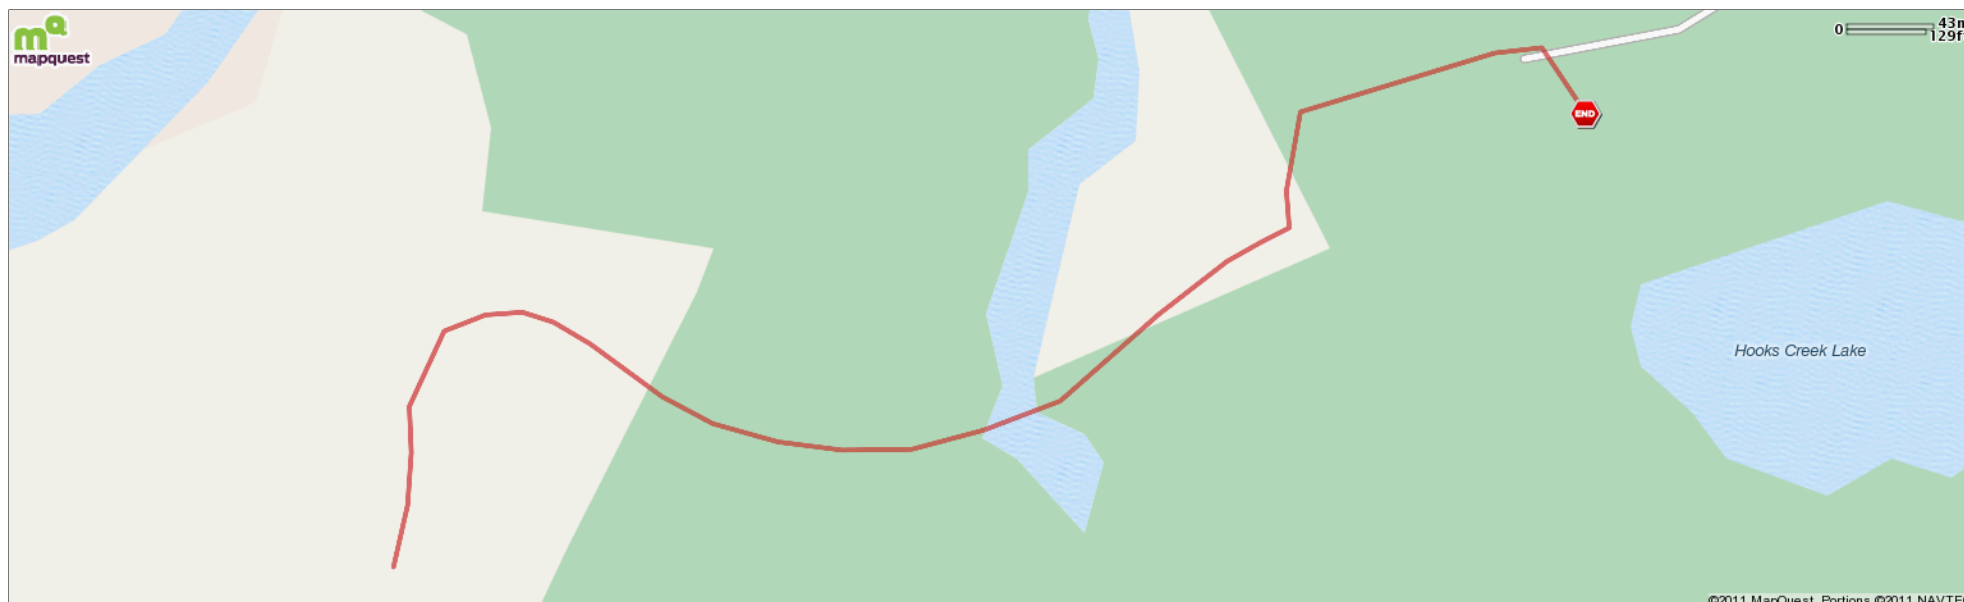

A run mapped on 05/20/2011

Starts In Matawan, New Jersey

1.00 miles

Description
Toughkids ru

A run mapped on 05/20/2011

Starts In Matawan, New Jersey

Notes		
AT	FOR	NOTES
1 mi.	<input type="checkbox"/>	

Notes		
AT	FOR	NOTES

Notes		
AT	FOR	NOTES
No notes available, please create your routes with automatic notes enabled, or manually create notes when editing your route to see notes here!		
This segment shows 0.35 mi. (1,849 ft.) of your route.		

Notes		
AT	FOR	NOTES
No notes available, please create your routes with automatic notes enabled, or manually create notes when editing your route to see notes here!		
This segment shows 0.34 mi. (1,771 ft.) of your route.		

Notes		
AT	FOR	NOTES
1 mi.	<input type="checkbox"/>	
This segment shows 0.33 mi. (1,764 ft.) of your route.		