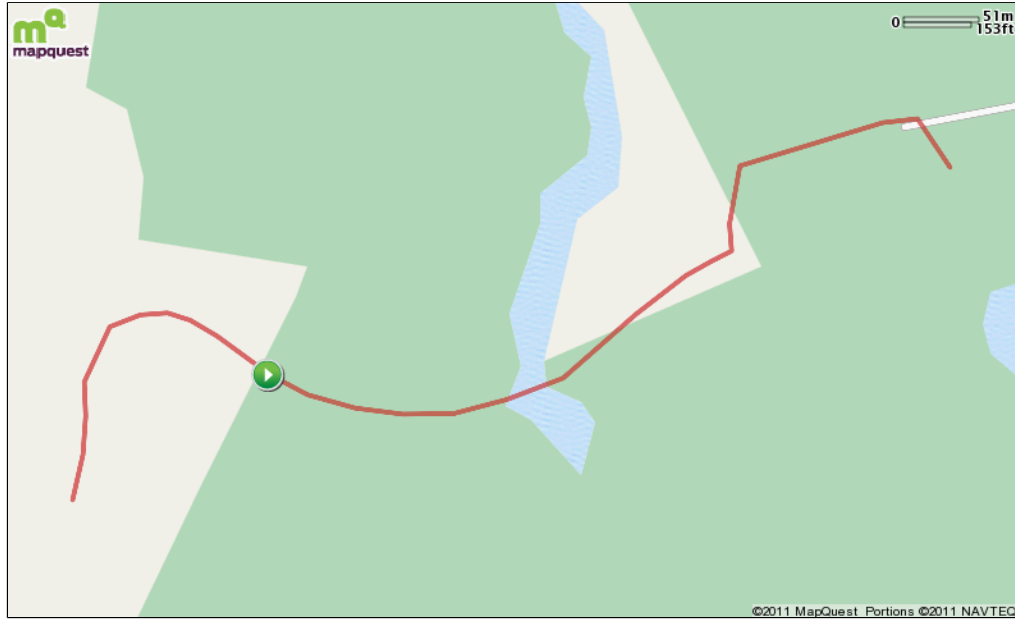

© MapMyFitness, LLC, All Rights Reserved, 2005-2008 | View more maps online at:
Find this route online at mapmyrun.com/routes/view/34842126
Distance values on this map may differ slightly from values reported on the route engine.

Notes		
AT	FOR	NOTES
No notes available, please create your routes with automatic notes enabled, or manually create notes when editing your route to see notes here!		
This segment shows 0.35 mi. (1,849 ft.) of your route.		

Notes		
AT	FOR	NOTES
No notes available, please create your routes with automatic notes enabled, or manually create notes when editing your route to see notes here!		
This segment shows 0.34 mi. (1,771 ft.) of your route.		

Notes		
AT	FOR	NOTES
1 mi.	☐	
This segment shows 0.33 mi. (1,764 ft.) of your route.