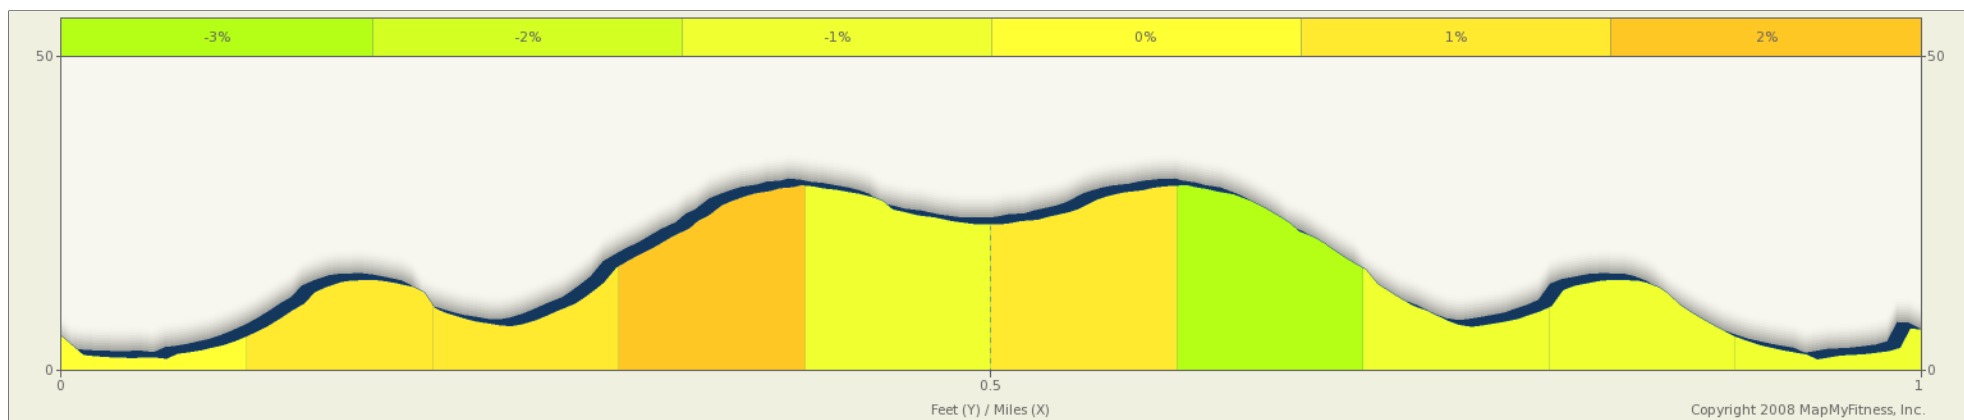

A run mapped on 05/20/2011

Starts In Matawan, New Jersey

1.00 miles

Description
Toughkids ru

A run mapped on 05/20/2011

Starts In Matawan, New Jersey

Notes		
AT	FOR	NOTES
1 mi.	<input type="checkbox"/>	

Notes		
AT	FOR	NOTES

Notes		
AT	FOR	NOTES
No notes available, please create your routes with automatic notes enabled, or manually create notes when editing your route to see notes here!		
This segment shows 0.35 mi. (1,849 ft.) of your route.		