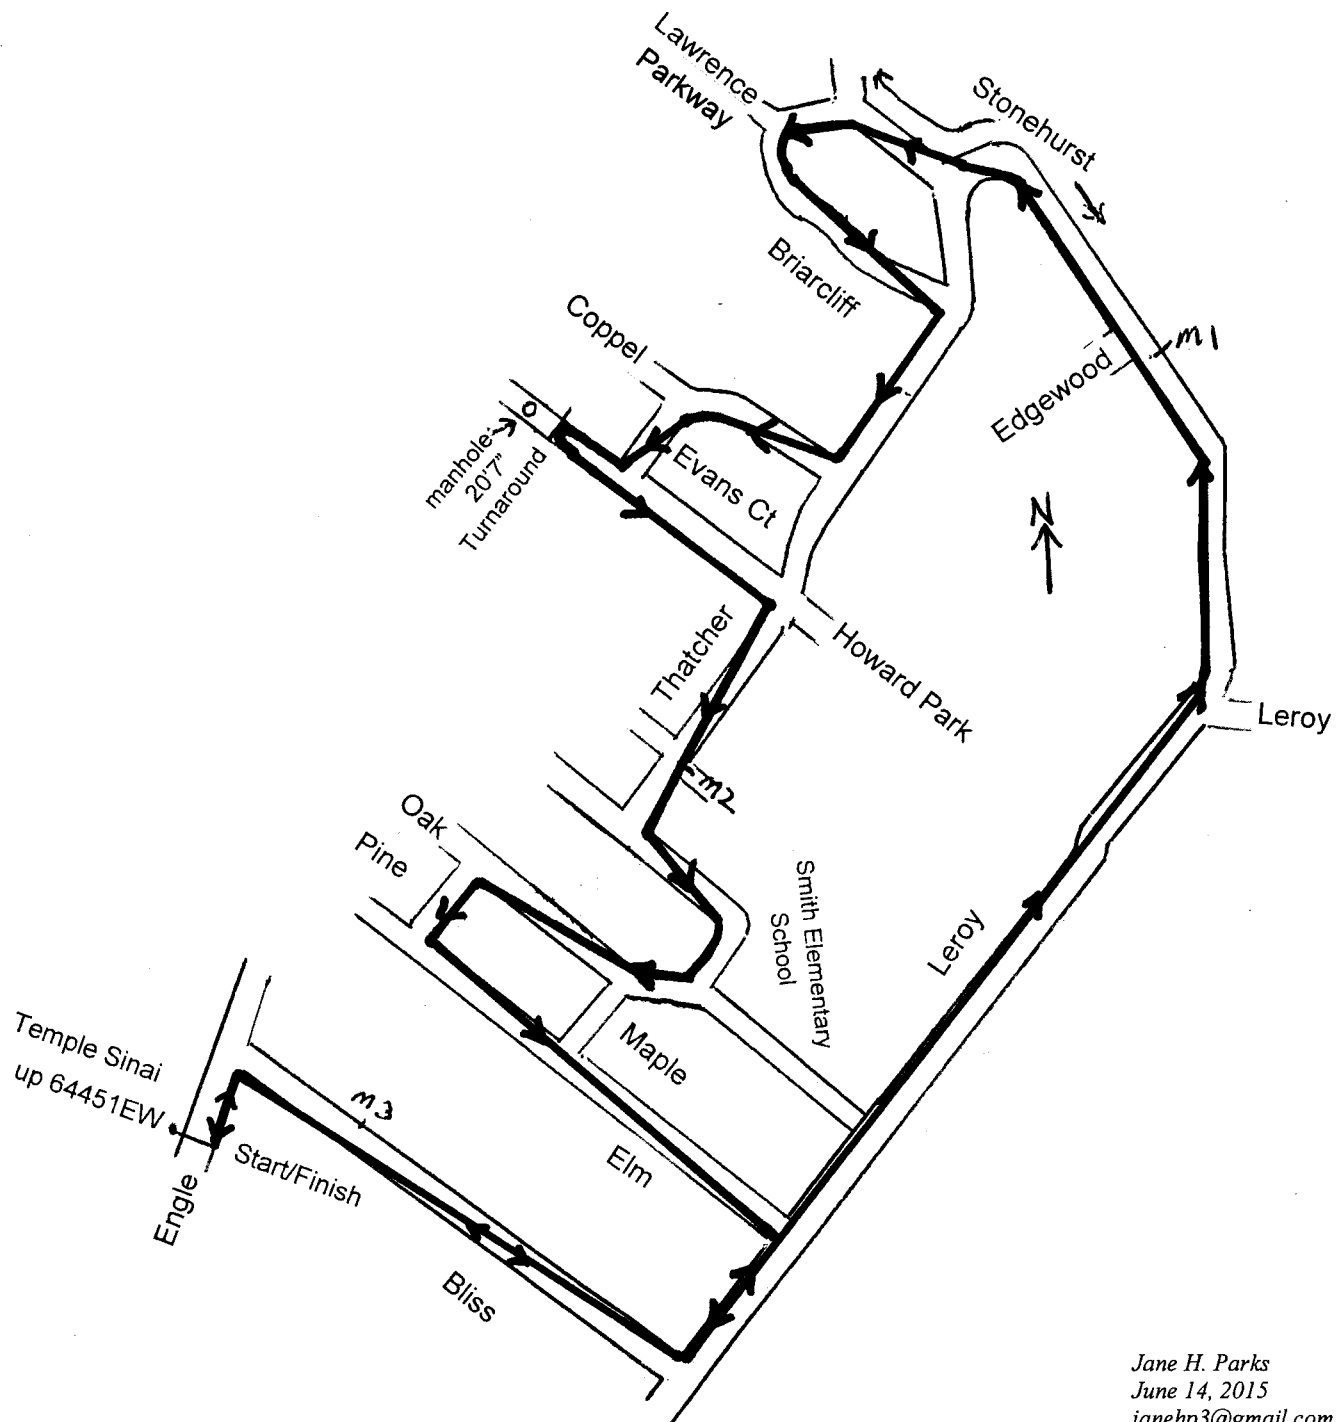

Temple Sinai 5 Km
Tenafly, NJ 07670

NJ15534JHP
Effective 6/21/2015 to 12/31/2025

ALL DIRECTIONS ARE GIVEN RELATIVE TO THE RUNNING DIRECTION.

Start/Finish: On Engle St., at center of utility pole 64451EW in front of Temple Sinai on west side of road.

Mile 1: On Stonehurst before Edgewood St., at house #151 on the right and 40 feet before utility pole 1989TF on the left.

Turnaround: On Howard Park at house #7 on the right and #8 on the left, 20'7" west of the center of the manhole in the center of the road.

Mile 2: On Thatcher in intersection with S. Park Dr., 20 feet 4 inches after utility pole 61997TF which is on the northeastern corner of the intersection with the exit road for Smith Elementary School.

Mile 3: On Bliss at the driveway to #30 on the right and 63 feet 6 inches after utility pole 61353TF on right.

Jane H. Parks
June 14, 2015
janehp3@gmail.com